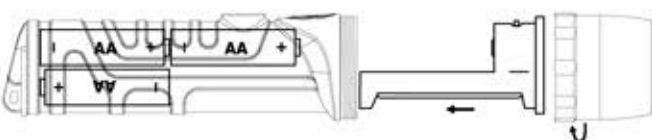

2-IN-1 LED Flashlight

Model: T13

T13 flashlight is powered by 3 AA batteries. It can operate as a two-lighting-mode flashlight, or a three-lighting-mode floodlight for different situation. With IPX7 ingress protection, it can provide reliable light source during different weather conditions. The high quality and durable CREE LED ensures outstanding performance, making it the ideal choice for both traveling and reparation activities.

Main Features

- Super Bright - The high quality 5W CREE LED provides outstanding illumination and long beam distance.
- Waterproof - Ingress protection up to IPX7, protecting the flashlight when temporarily immersed in water.
- Convenient - Designed with a hook at the back and a magnet at the side.
- Five different lighting modes - (Flashlight: Low Beam/ High Beam Floodlight: White High Light/ White Low Light/ Red Flashing)
- Aluminum Alloy Head - Perfect for heat dispersion and shock resistance.

How To Use

Specification

Power Source: 3x AA size battery
 Light Source: 5W CREE XT-E LED+3W Duo Color COB
 Flashlight Light Modes: High Beam/ Low Beam
 Floodlight Light Modes: White High Light/ White Low Light/ Red Flashing
 Luminous Flux: Flashlight High Beam - 400LM
 Floodlight High Light - 170LM
 Run Time: Flashlight High Beam - 3hrs
 Floodlight High Light - 5hrs
 Beam Distance: 250M
 Ingress Protection: IPX7
 Dimensions: $\Phi 42.5\text{mm} \times 172\text{mm}$
 Weight: $118\text{g} \pm 10\text{g}$ (without batteries)
 Color: Black