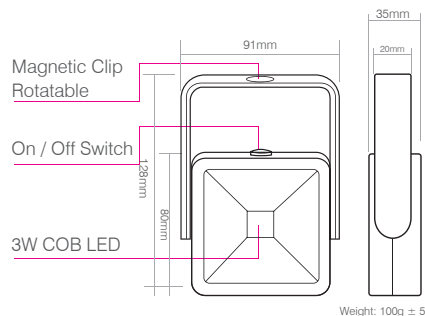

Main Features

- Powerful 3W COB LED illumination
- 360° rotatable stand for different lighting directions
- Strong magnet button to attach on metallic surface
- Non replace needed LED

Specifications

Power Source: 4 x AAA size batteries
Light Source: 3W COB LED
Luminous Flux: 200LM*
Lighting Modes: On / Off
Continuous Operating Time: 3 hours
Dimensions: 91 x 35 x 128mm

* 2016 lab tests, using 4 Camelion AAA size batteries. LED's brightness will attenuate when battery power is weak.

Package Details

Model: S31-D12

Quantity per display package: 12
 Qty/CTN (pks): 48
 Carton Size (cm): 36 x 34 x 29
 Gross Weight (kg): 6.3

Color available: black

Idea for work spaces

Product Details

Model: S31-TB

Quantity per display package: 1
 Qty/CTN (pks): 48
 Carton Size (cm): 49 x 32.5 x 32.5
 Gross Weight (kg): 8

Color available: black