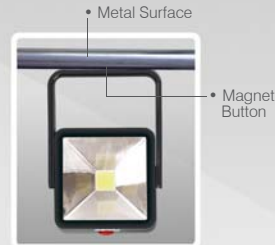

Work Light

Model: S31

3W COB LED Lighting

up to
200
LUMENS

* Batteries are included

This Camelion S31 work light has a lighting source provided by 3W COB LED and it's powered by 4 AAA batteries. It is small in size with a 360 degree rotatable stand with a magnet button that will allow you to use this product in many situations.

Main Features

- Powerful 3W COB LED illumination
- 360° rotatable stand for different lighting directions
- Strong magnet button to attach on metallic surface
- Non replace needed LED

Specifications

Power Source: 4 x AAA size batteries
Light Source: 3W COB LED
Luminous Flux: 200LM*
Lighting Modes: On / Off
Continuous Operating Time: 3 hours
Dimensions: 91 x 35 x 128mm

* 2016 lab tests, using 4 Camelion AAA size batteries. LED's brightness will attenuate when battery power is weak.

Package Details

Model: S31-D12

Quantity per display package: 12
 Qty/CTN (pks): 48
 Carton Size (cm): 36 x 34 x 29
 Gross Weight (kg): 6.3